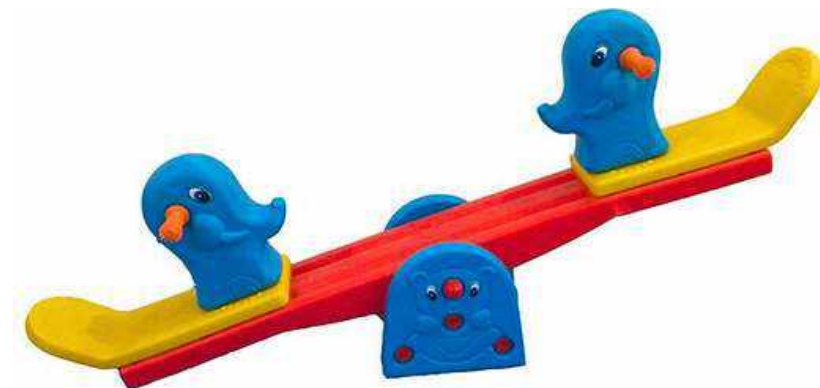

SIZE - L75xW46xH62 cm

MRP - 2699/-

BALANCER

PK-322

SIZE - L56xW20xH16 cm

MRP - 1299/- (each)

HORSE SEESAW

PK-323

SIZE - L140xW32xH55 cm

MRP - 4899/-

GIRAFFE SEESAW

PK-324

SIZE - L140xW32xH55 cm

MRP - 4899/-

ELEPHANT SEESAW

PK-325

SIZE - L140xW32xH55 cm

MRP - 4899/-

HEN SEESAW

PK-326

SIZE - L140xW32xH55 cm

MRP - 4899/-

ROCKER & RIDE ON SERIES

SOME GLIMPSES OF SEESAW