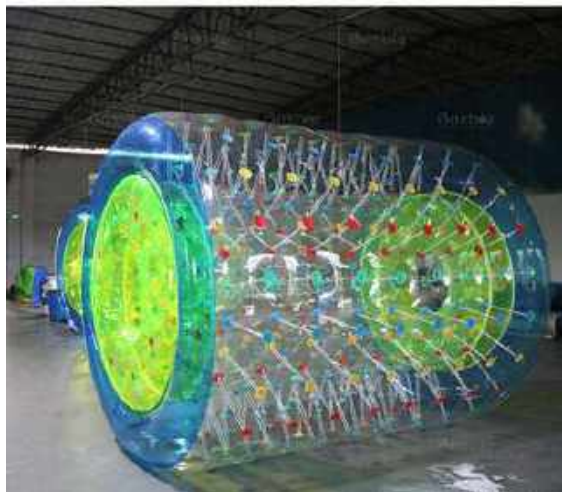

INFLATABLE WATER ROLLER